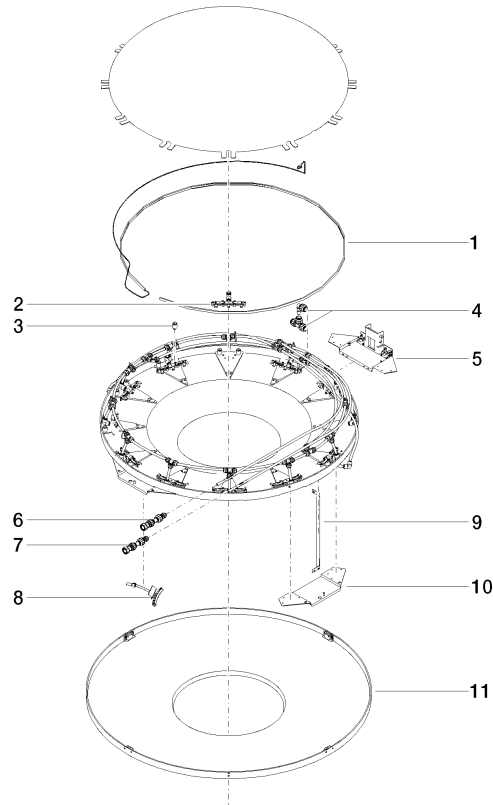

## RAINMOON Rain panel with color light - Matte White

---

41 615 979

- exposed trim parts
- Rain panel with 2 different spray modes
- AQUACIRCLE RAIN: Circular rain curtain, max. flow rate 6.8 l/min (at 3 bar)
- TEMPEST RAIN: Natural rain, max. flow rate 5 l/min (at 3 bar)
- RGBW LED ambient lighting
- Matt white cover, RAL 9003
- with anti-scale system
- Outer diameter 1240 mm, opening diameter 450 mm
- Control elements not included among the items supplied
- Provided by customer: Zigbee gateway

### Required miscellaneous

---

**RAINMOON Concealed ceiling installation box with color light -** 35 615 970 90

- Ceiling installation enclosure 1356 x 1356 x 290 mm
- concealed rough parts
- Opening diameter 1252 mm
- min. recess depth 290 mm

## RAINMOON Rain panel with color light - Matte White

---

41 615 979

### Certificates

---

LGA\_29445.

**RAINMOON Rain panel with color light - Matte White**

41 615 979

**Spare parts list**

No.	Item Number	Name	Quantity used	Delivery time
1	90 10 01 183 01 90	lamp	1	2
2	90 17 09 056 01 90	jet module	12	60
3	90 18 40 222 00 90	adaptor	24	2
4	90 24 04 321 00 90	threaded connector	1	60
5	90 17 20 211 00 90	joint	1	60
6	90 24 04 346 01 90	connection AQUACIRCLE	1	2
7	90 24 04 346 02 90	connection TEMPEST	1	2
8	90 17 09 057 01 90	jet module	12	2
9	90 17 20 217 00 90	holder	4	60
10	90 17 20 216 00 90	holder	3	60
11	90 11 02 325 00 90	cover	1	2